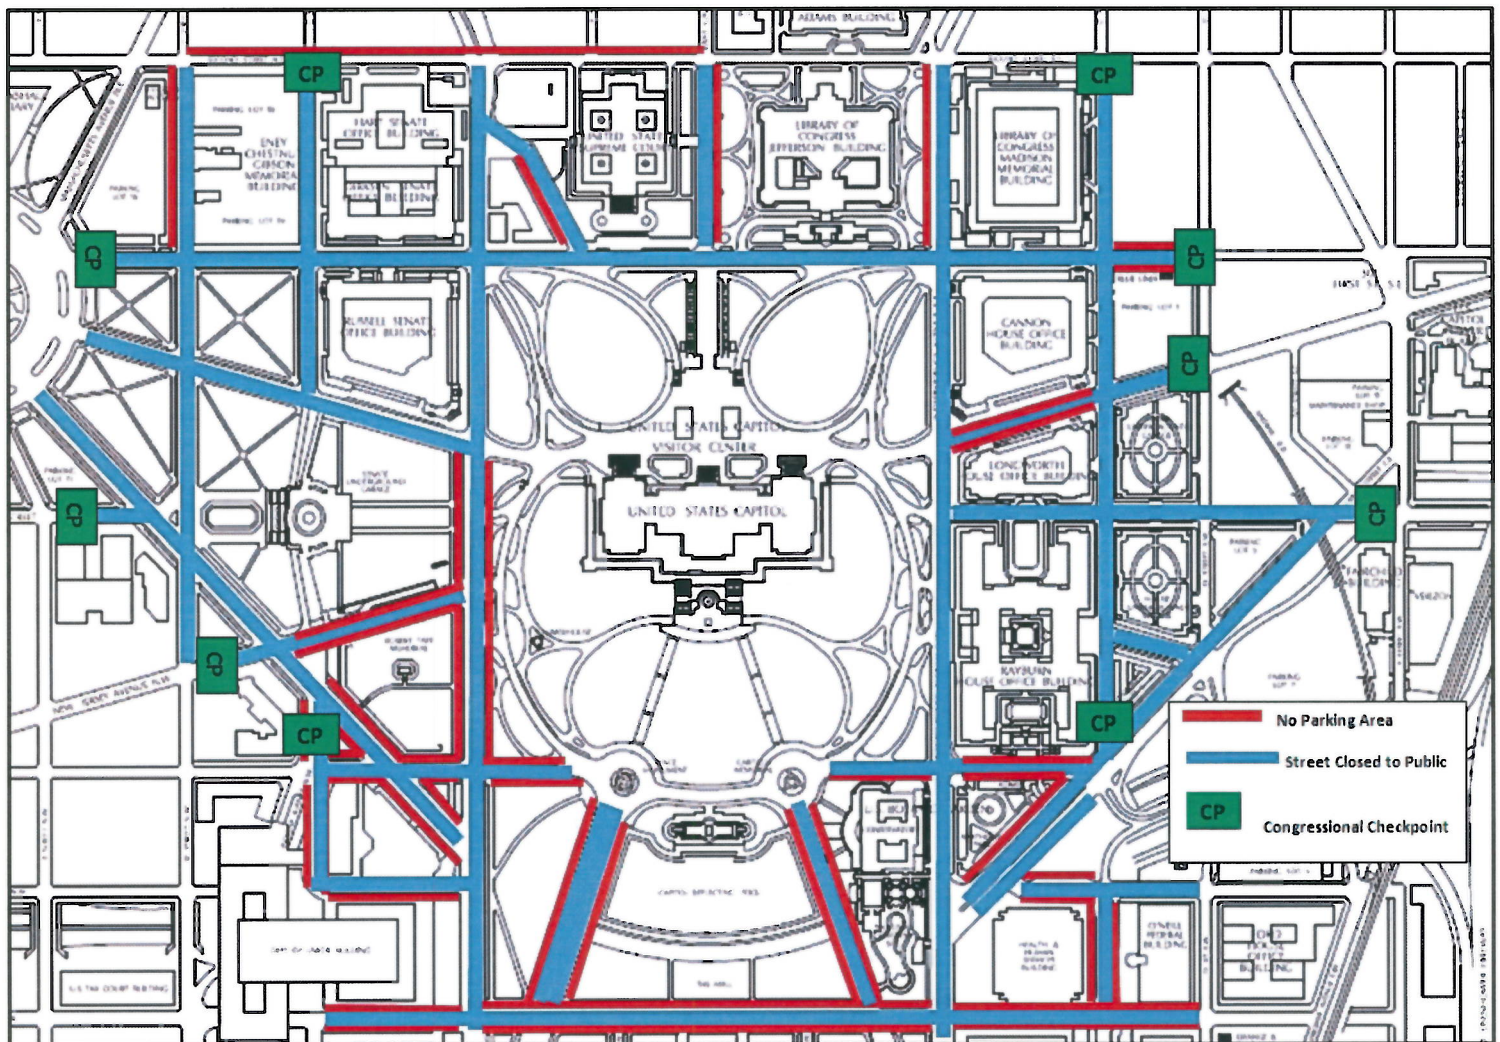

CAPITOL COMPLEX TRAFFIC RESTRICTIONS

Joint Meeting Address

September 24, 2015

In Effect 12:00 Midnight through 12:00 Noon

Please note that **traffic restrictions** begin at 12:00 midnight – **parking restrictions** on many streets (marked in red above) will begin to take place as early as Wednesday, September 23 at 5:00 PM. Congressional staff who will be affected by these parking restrictions will be notified.

PEDESTRIAN ACCESS POINTS

Joint Meeting Address

September, 24, 2015

All security screening gates open at 5:00 AM